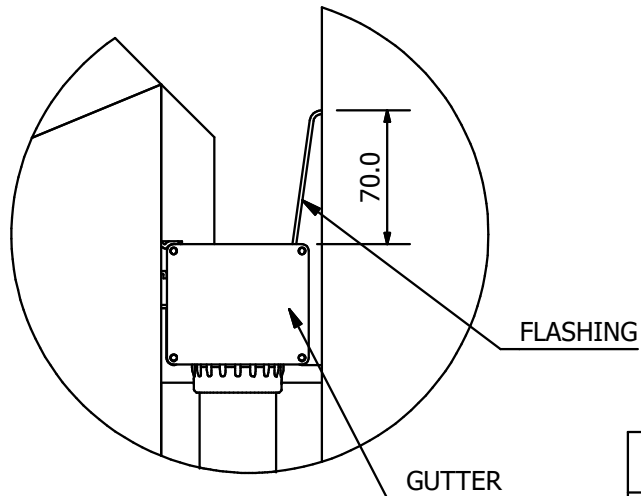

A (1:4)

Designed by Tim Parry	Drawing Type Assembly	Third Angle Projection	Scale 1:50	Date 5/1/2018
 <b>CULTIVAR</b> <small>EXTRAORDINARY GROWING</small>		10 House X 7 Panel On Dwarf Wall Abutting On R/H Side		
		Part No. GH005_607_abutting on rh	Revision	Sheet 1 of 1