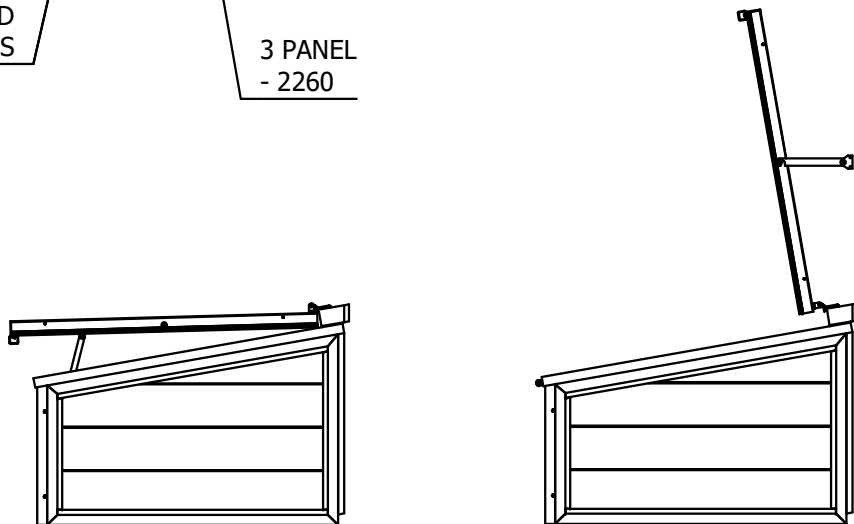

2 PANEL
- 1520mm

MANUALLY OPERATED
VENTS OVER C/FRAMES

3 PANEL
- 2260

DETAIL - COLDFRAME - END VIEW

EACH LID CAN OPEN INDEPENDENTLY TO TWO POSITIONS