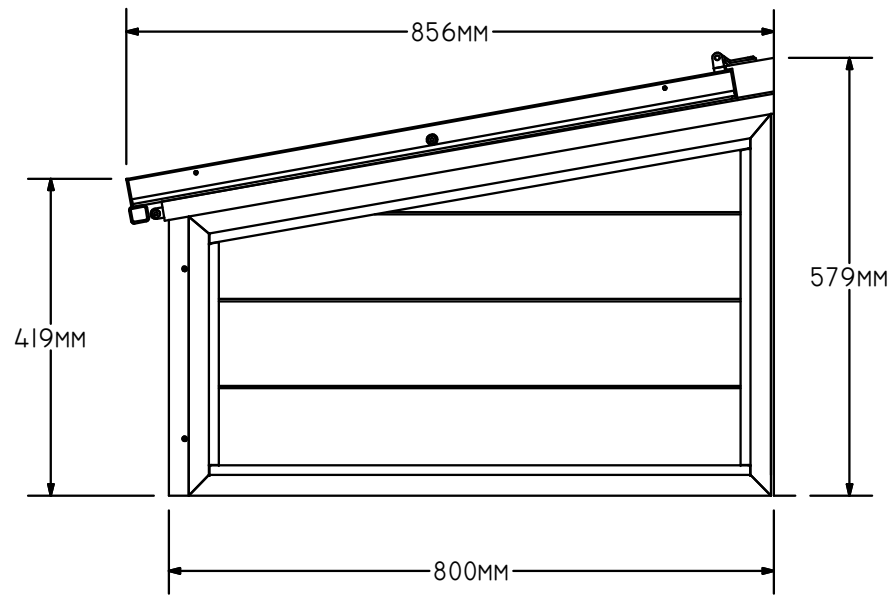

2 PANEL
- 1520mm

MANUALLY OPERATED
VENTS OVER C/FRAMES

3 PANEL
- 2260

DETAIL - COLDFRAME - END VIEW

EACH LID CAN OPEN INDEPENDENTLY TO TWO POSITIONS